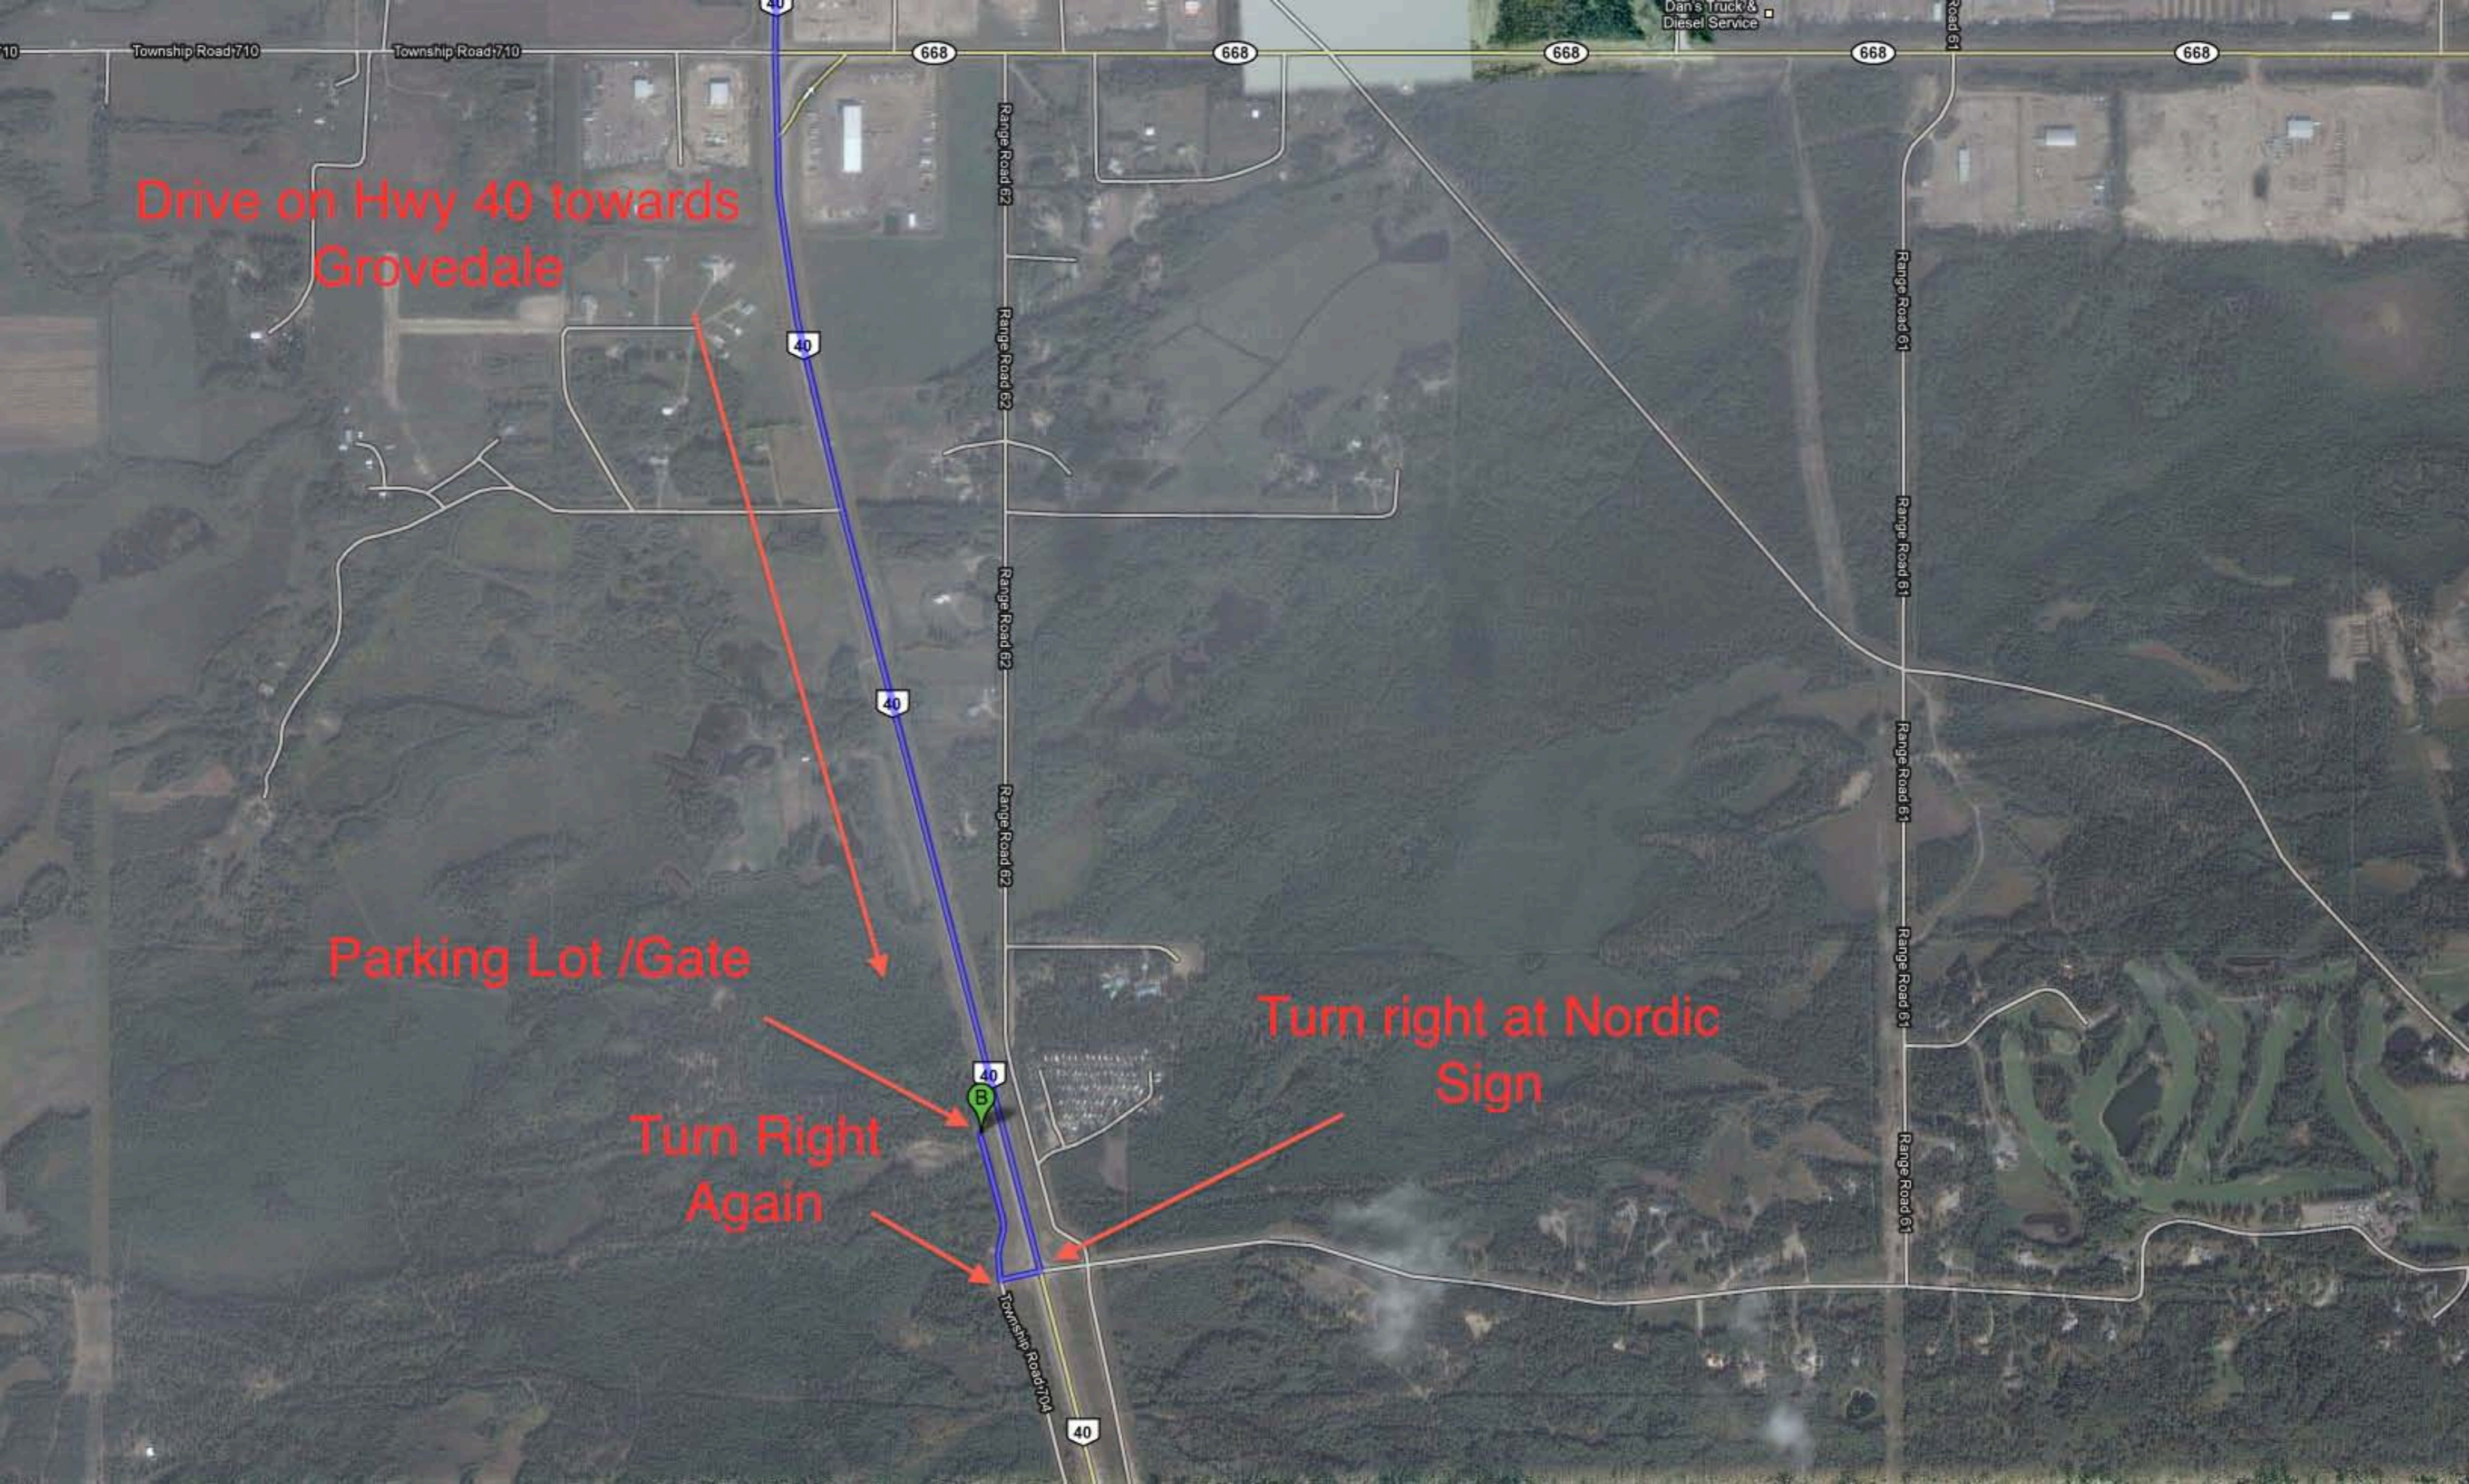

Drive on Hwy 40 towards Grovedale

Parking Lot /Gate

Turn Right Again

Turn right at Nordic Sign

Turn Here

Turn Right

Gate is here